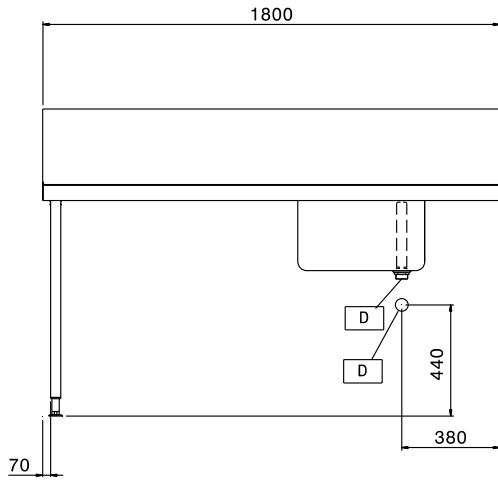

Main Features

- Supplied knocked-down and easy to assemble.
- Designed for 500x500 mm dishwashing racks.
- Plain undershelves and pre-rinse units available as optional accessories.

Construction

- Stainless steel feet 50 mm adjustable in height to ensure that tables drain back into the dishwasher.
- 700x500x300mm bowl available upon request.
- Included splashback to prevent water spatter.
- Deep anti-drip profiles completely folded with lower edge for safe and easy cleaning.
- All surfaces smooth with polished finish.
- 40x40 mm square tubular legs in AISI 304 stainless steel.
- 304 AISI stainless steel construction throughout.
- To be secured to the dishwasher and fitted with one pair of legs at the other end.
- Bowl size 500x400x300h with drain hole and strainer.

Optional Accessories

- Double hole deck mounted elbow operated mixing temperature faucet with pre-rinse unit PNC 855379
- Deck mounted mixing temperature pre-rinse unit PNC 855380
- Wall mounted mixing temperature pre-rinse unit PNC 855381
- Single hole deck mounted mixing temperature pre-rinse unit PNC 855385
- Single hole deck mounted elbow operated mixing temperature faucet with pre-rinse unit PNC 855386
- Single hole deck mounted riser add-on mixing temperature faucet with pre-rinse unit PNC 855389
- Undershef for Dishwasher table, 1800mm PNC 865354
- Floor fastening kit for 2 square legs PNC 865386
- Single plastic drain syphon 2 " for Sinks PNC 895313

APPROVAL: _____

Experience the Excellence
www.electroluxprofessional.com

Front

Side

Top

Key Information:

External dimensions, Width:	
865313 (BHHPTB18L)	1800 mm
External dimensions, Depth:	745 mm
External dimensions, Height:	1170 mm
Net weight:	16 kg
Splashback Dimensions, Height:	300 mm
Basin dimensions:	500x400x300h