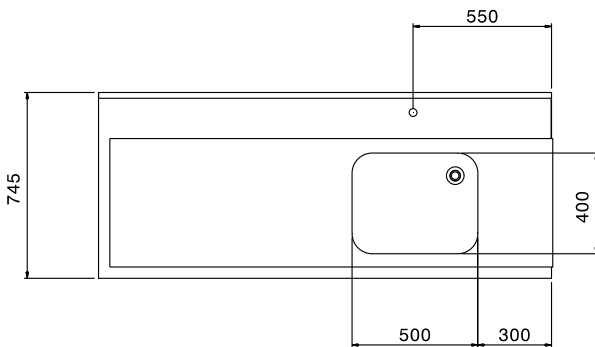

Short Form Specification

Item No. _____

For hood type dishwashers. Constructed in 304 AISI stainless steel with backsplash mm250h. N. 2 square 40x40mm tubular legs on height-adjustable feet. Bowl size mm500x400x300h with overflow pipe and drain hole. Basket direction: from left to right.

Main Features

- Supplied knocked-down and easy to assemble.
- Designed for 500x500 mm dishwashing racks.
- Plain undershelves and pre-rinse units available as optional accessories.

Construction

- Stainless steel feet 50 mm adjustable in height to ensure that tables drain back into the dishwasher.
- 700x500x300mm bowl available upon request.
- Included splashback to prevent water spatter.
- Deep anti-drip profiles completely folded with lower edge for safe and easy cleaning.
- All surfaces smooth with polished finish.
- 40x40 mm square tubular legs in AISI 304 stainless steel.
- 304 AISI stainless steel construction throughout.
- To be secured to the dishwasher and fitted with one pair of legs at the other end.
- Bowl size 500x400x300h with drain hole and strainer.

APPROVAL: _____

Experience the Excellence
www.electroluxprofessional.com

Front

Side

Top

Key Information:

External dimensions, Width:	
865313 (BHHPTB18L)	1800 mm
External dimensions, Depth:	745 mm
External dimensions, Height:	1170 mm
Net weight:	16 kg
Splashback Dimensions, Height:	300 mm
Basin dimensions:	500x400x300h