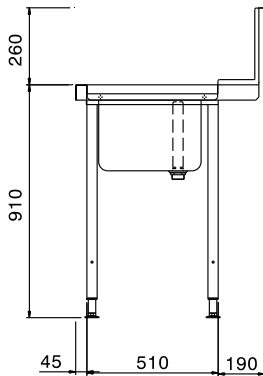

Short Form Specification

Item No. _____

For hood type dishwashers. Constructed in 304 AISI stainless steel with backsplash mm250h. N. 2 square 40x40mm tubular legs on height-adjustable feet. Bowl size mm500x400x300h with overflow pipe and drain hole. Basket direction: from left to right.

Main Features

- Supplied knocked-down and easy to assemble.
- Designed for 500x500 mm dishwashing racks.
- Plain undershelves and pre-rinse units available as optional accessories.

Construction

- Stainless steel feet 50 mm adjustable in height to ensure that tables drain back into the dishwasher.
- 700x500x300mm bowl available upon request.
- Included splashback to prevent water spatter.
- Deep anti-drip profiles completely folded with lower edge for safe and easy cleaning.
- All surfaces smooth with polished finish.
- 40x40 mm square tubular legs in AISI 304 stainless steel.
- 304 AISI stainless steel construction throughout.
- To be secured to the dishwasher and fitted with one pair of legs at the other end.
- Bowl size 500x400x300h with drain hole and strainer.

APPROVAL: _____

Experience the Excellence
www.electroluxprofessional.com

Front

Side

Top

Key Information:

External dimensions, Width:	
865313 (BHHPTB18L)	1800 mm
External dimensions, Depth:	745 mm
External dimensions, Height:	1170 mm
Net weight:	16 kg
Splashback Dimensions, Height:	300 mm
Basin dimensions:	500x400x300h